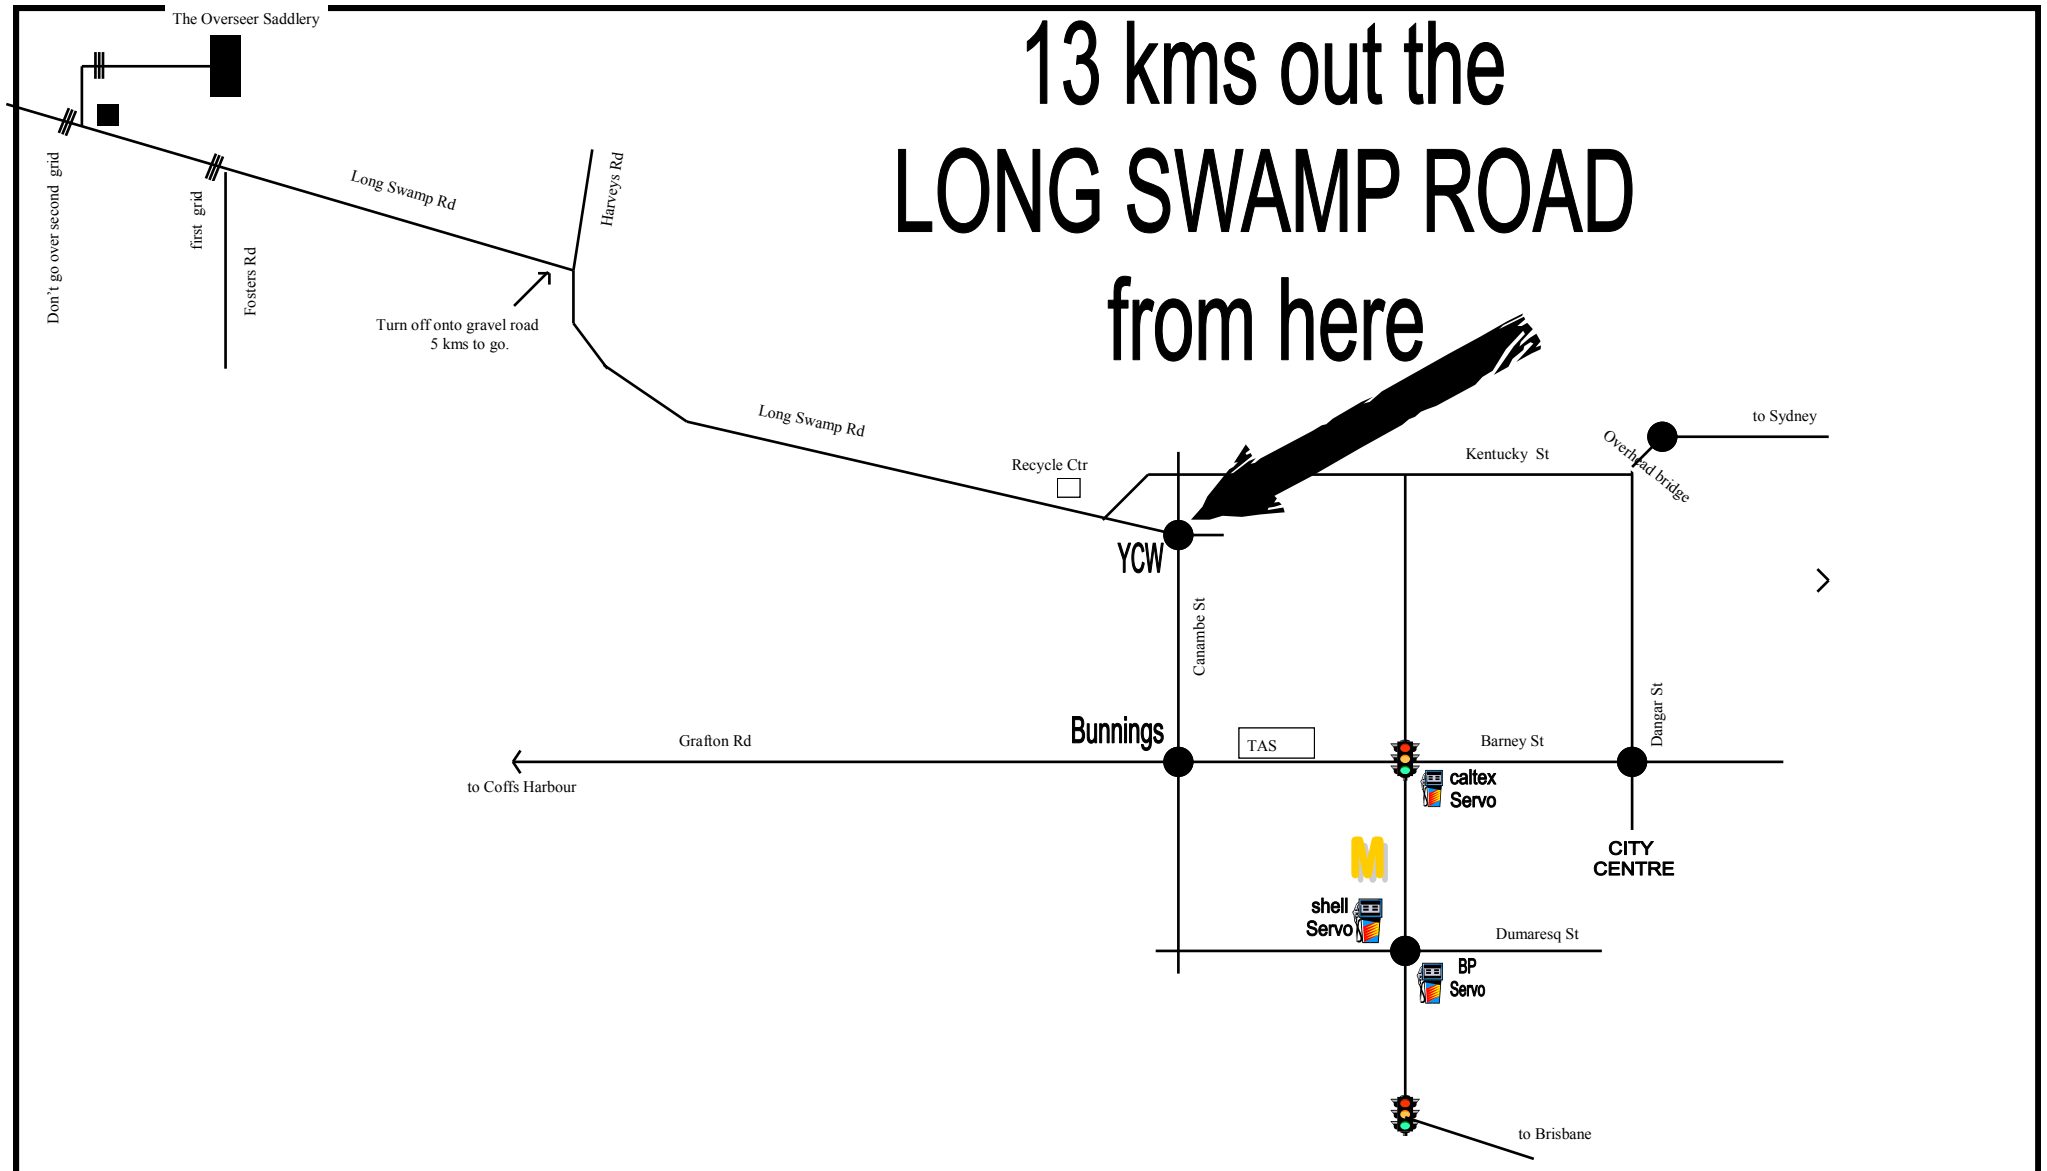

THE OVERSEER SADDLERY

13 kms out the
LONG SWAMP ROAD
from here

JASON & NAOMI SIMMONS PHONE: 02 6775 3728